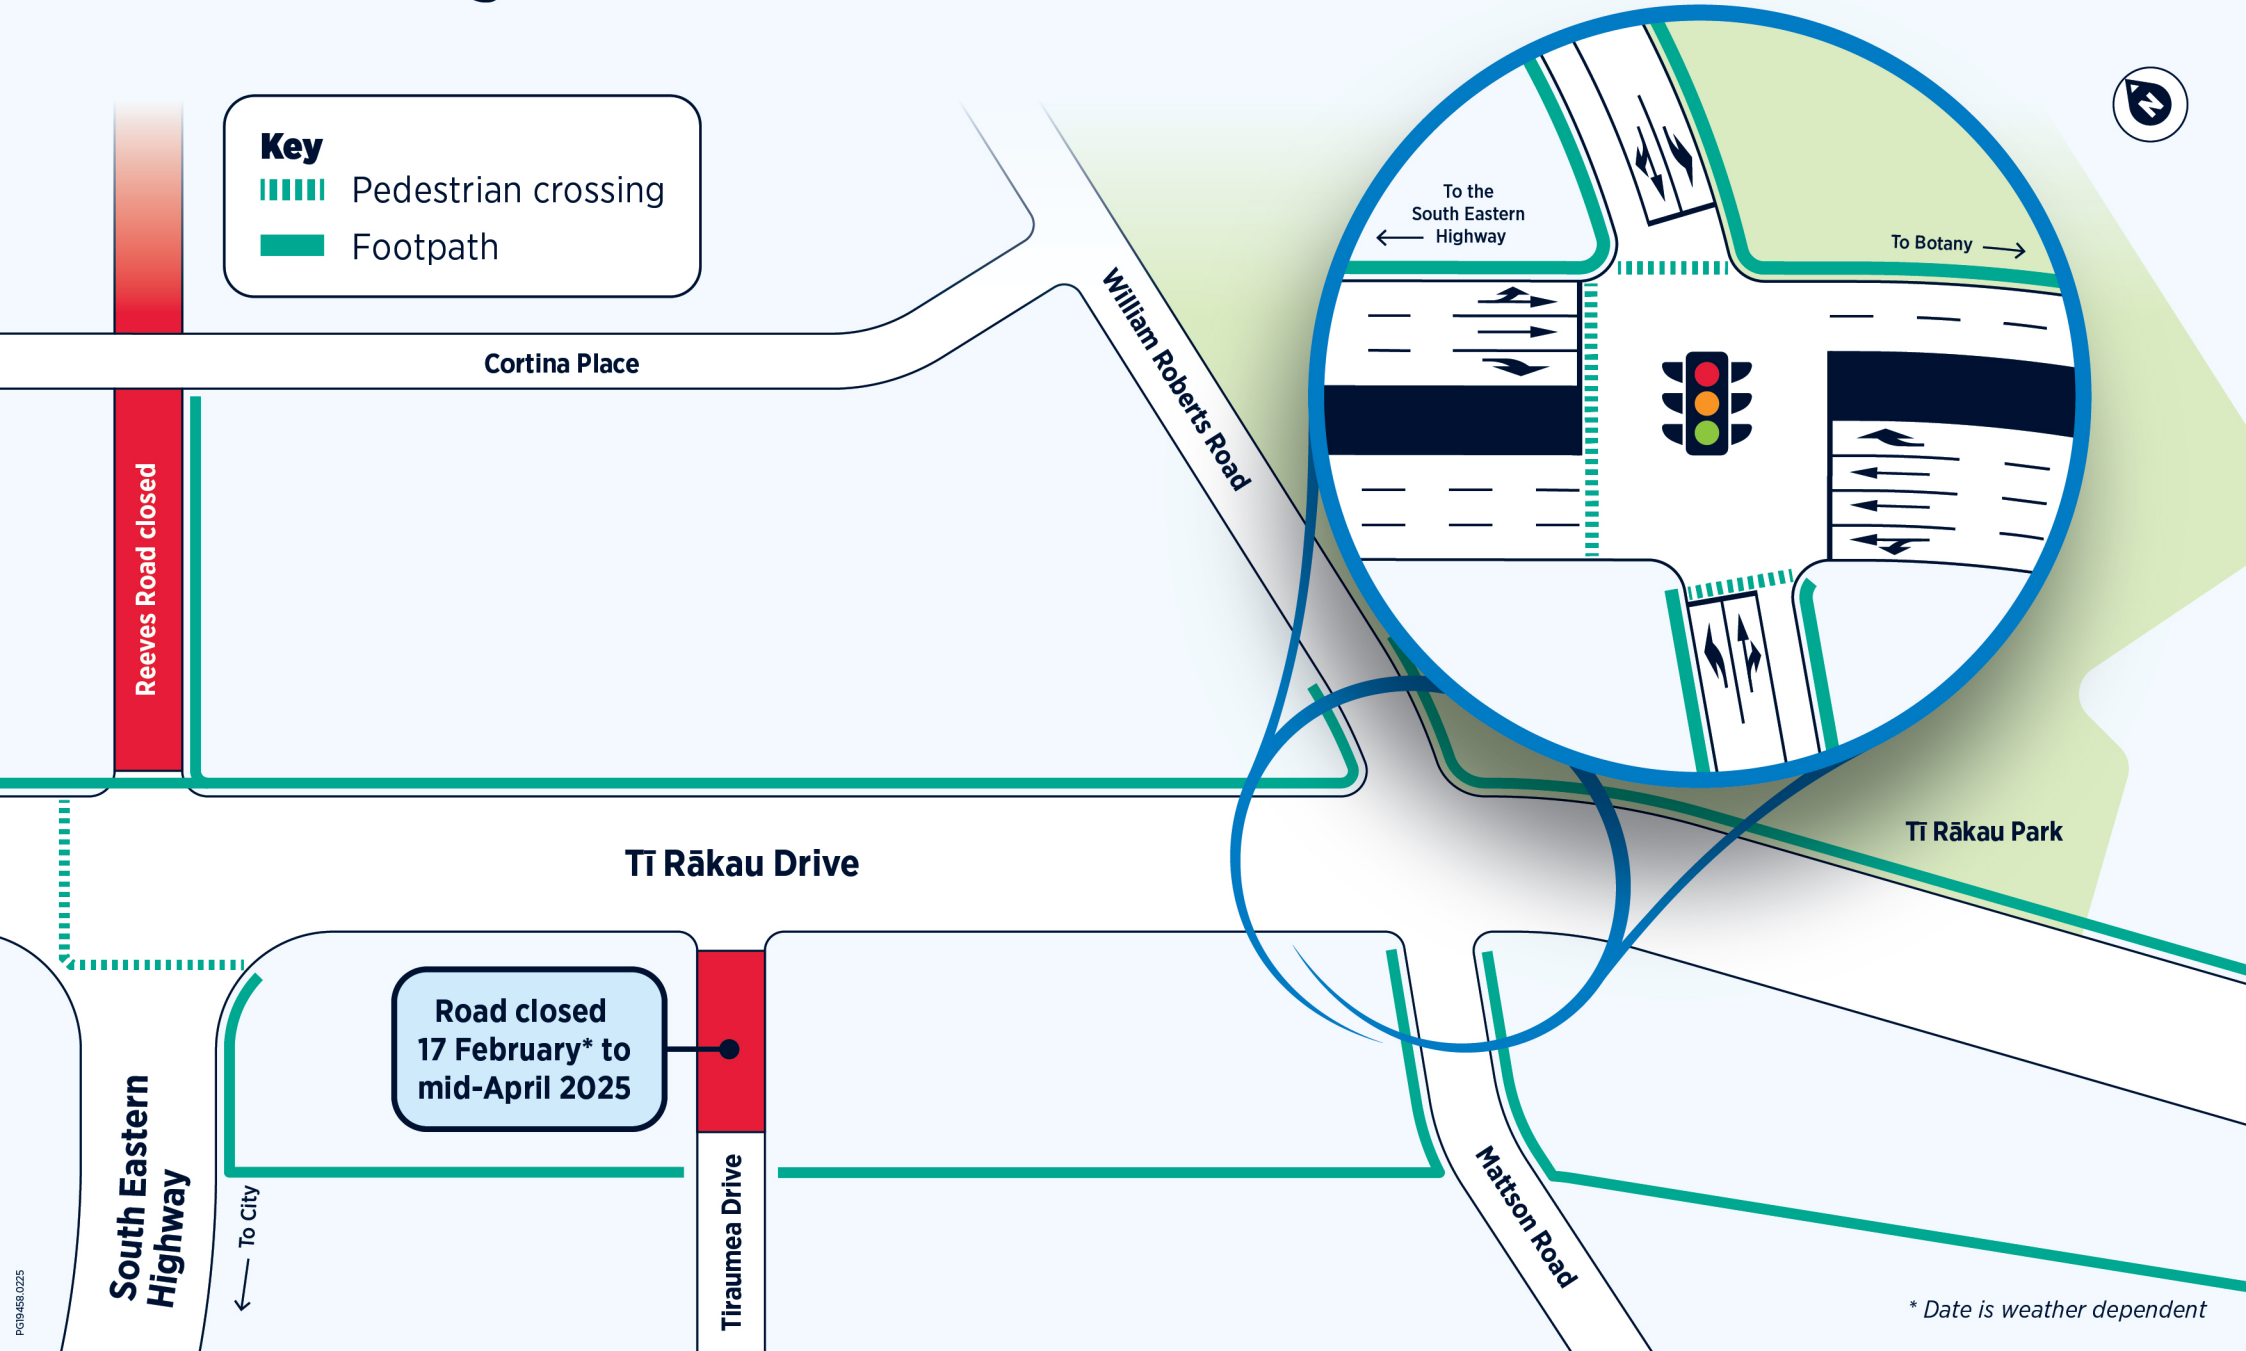

New intersection opening 17 February*

Key

-  Pedestrian crossing
-  Footpath

Road closed
17 February* to
mid-April 2025

* Date is weather dependent