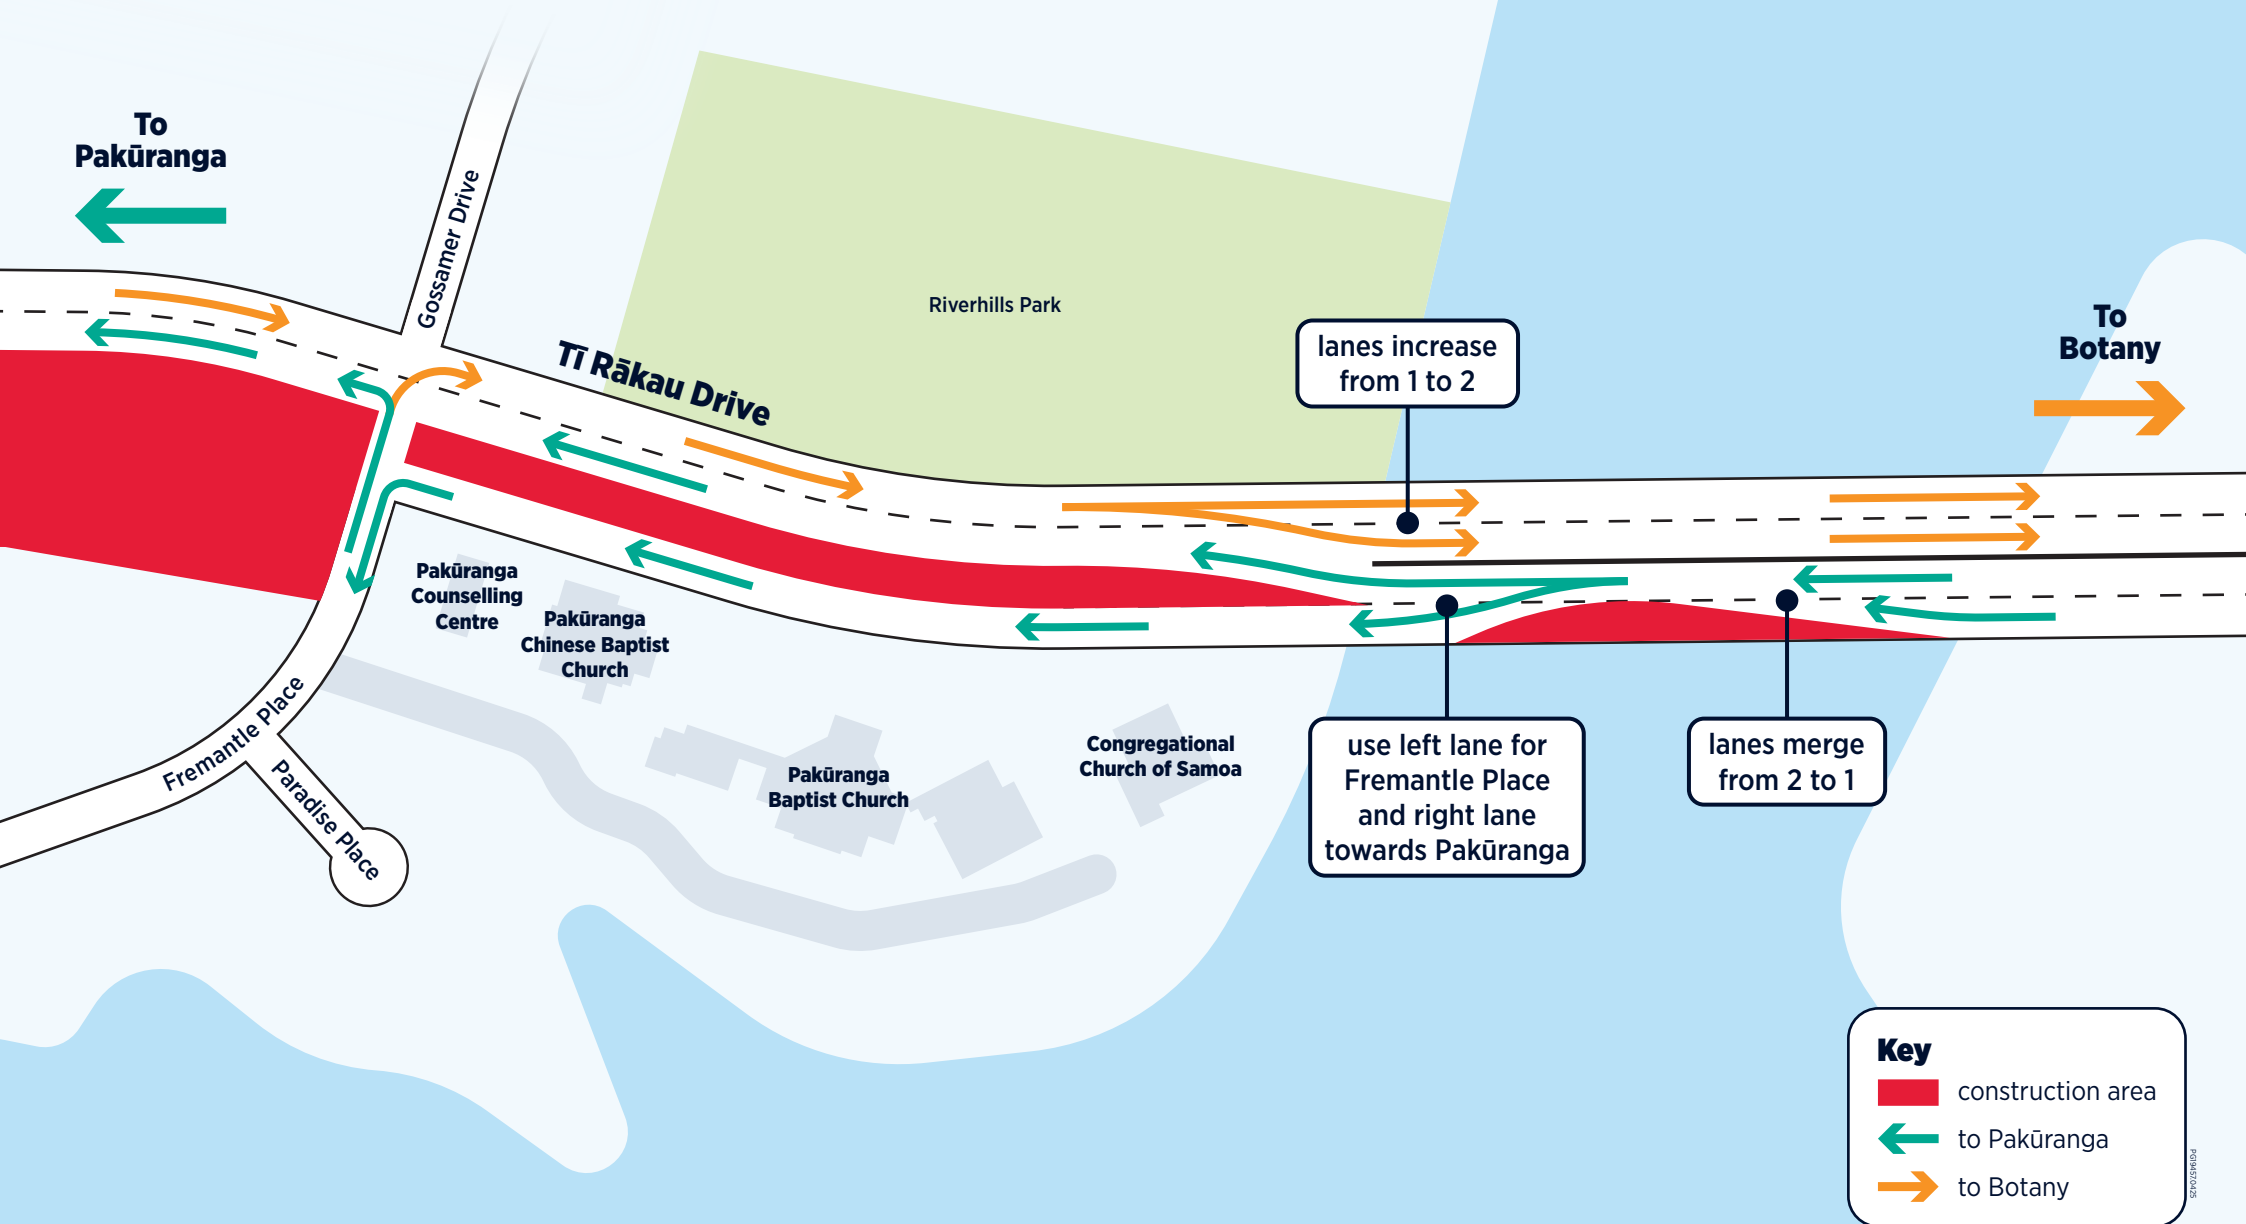

Access to Fremantle Place

17 to 22 April

To Pakūranga

Gossamer Drive

TI Rākau Drive

Riverhills Park

lanes increase from 1 to 2

To Botany

Pakūranga Counselling Centre

Pakūranga Chinese Baptist Church

Pakūranga Baptist Church

Congregational Church of Samoa

use left lane for Fremantle Place and right lane towards Pakūranga

lanes merge from 2 to 1

Fremantle Place

Paradise Place

Key

- construction area
- to Pakūranga
- to Botany