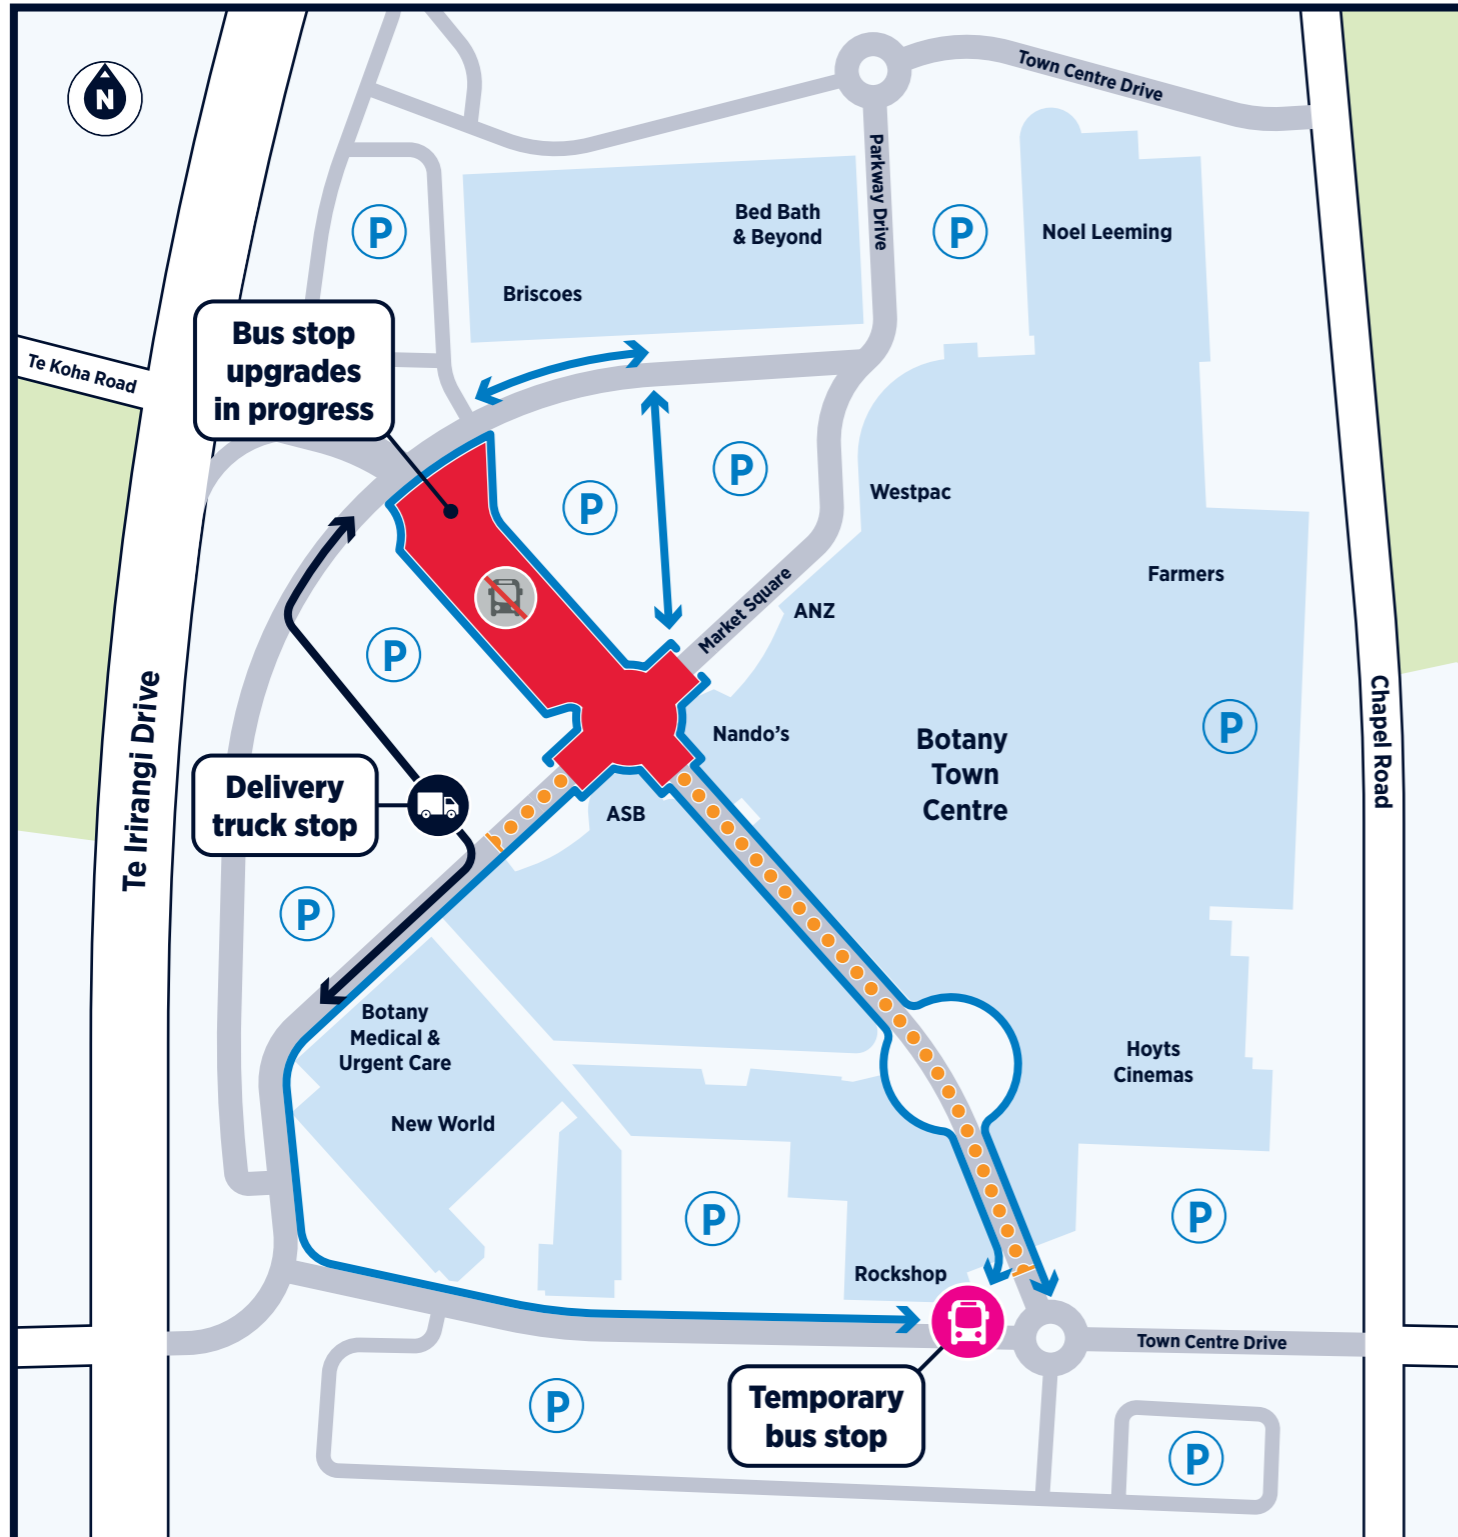

Access to Botany Town Centre

12 August to 2 September

2 September to mid November

Key

- Road closed
- P Parking
- 🚌 Temporary bus stop
- 🚫🚌 Bus stop closed
- Pedestrian access to temporary bus stop
- ⋯ Small delivery vehicles only. No trucks
- 🚚 Delivery truck stop
- ↔ All delivery vehicles