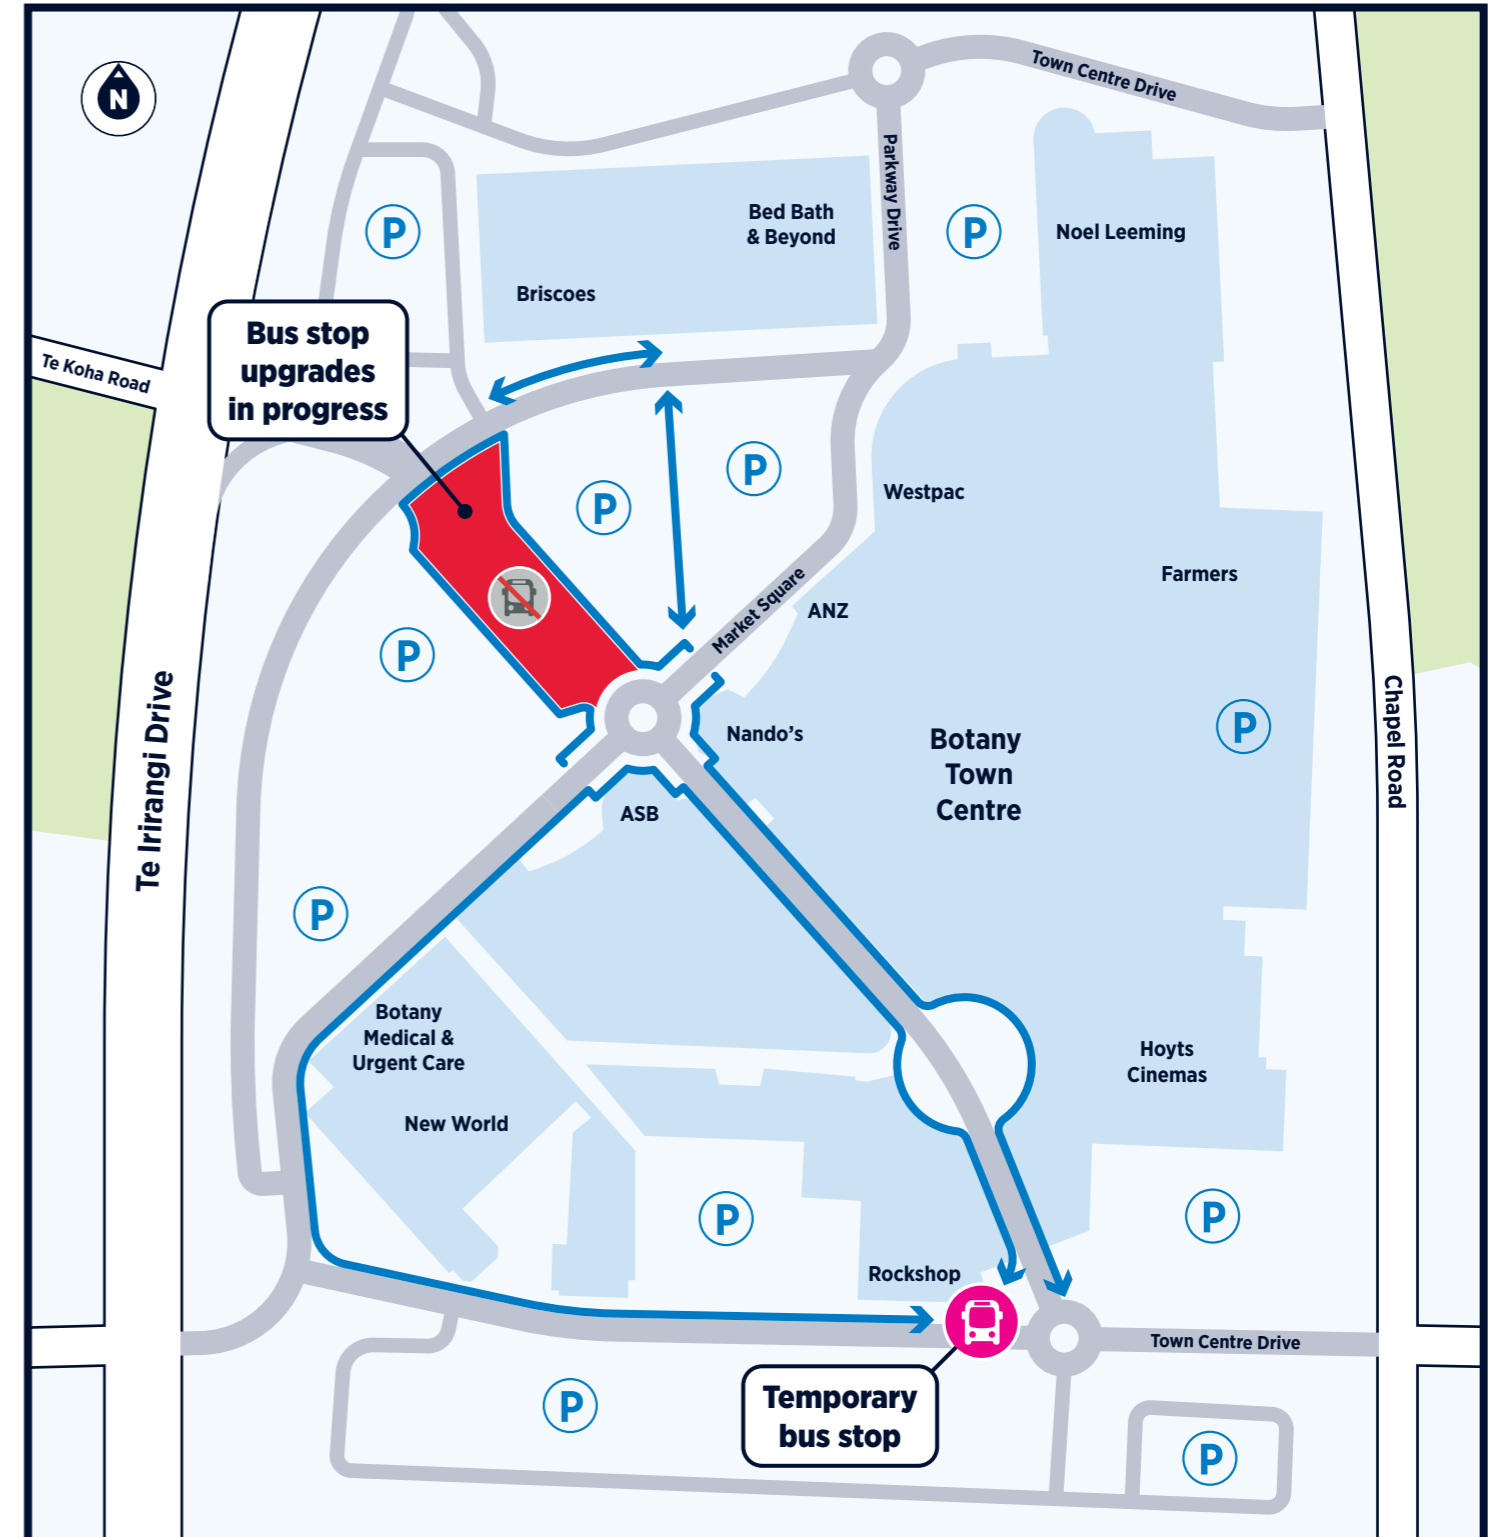

Access to Botany Town Centre

12 August to 2 September

2 September to mid November

Key

- Road closed
- P Parking
- 🚌 Temporary bus stop
- 🚫🚌 Bus stop closed
- Pedestrian access to temporary bus stop
- ⋯ Small delivery vehicles only. No trucks
- 🚚 Delivery truck stop
- ↔ All delivery vehicles