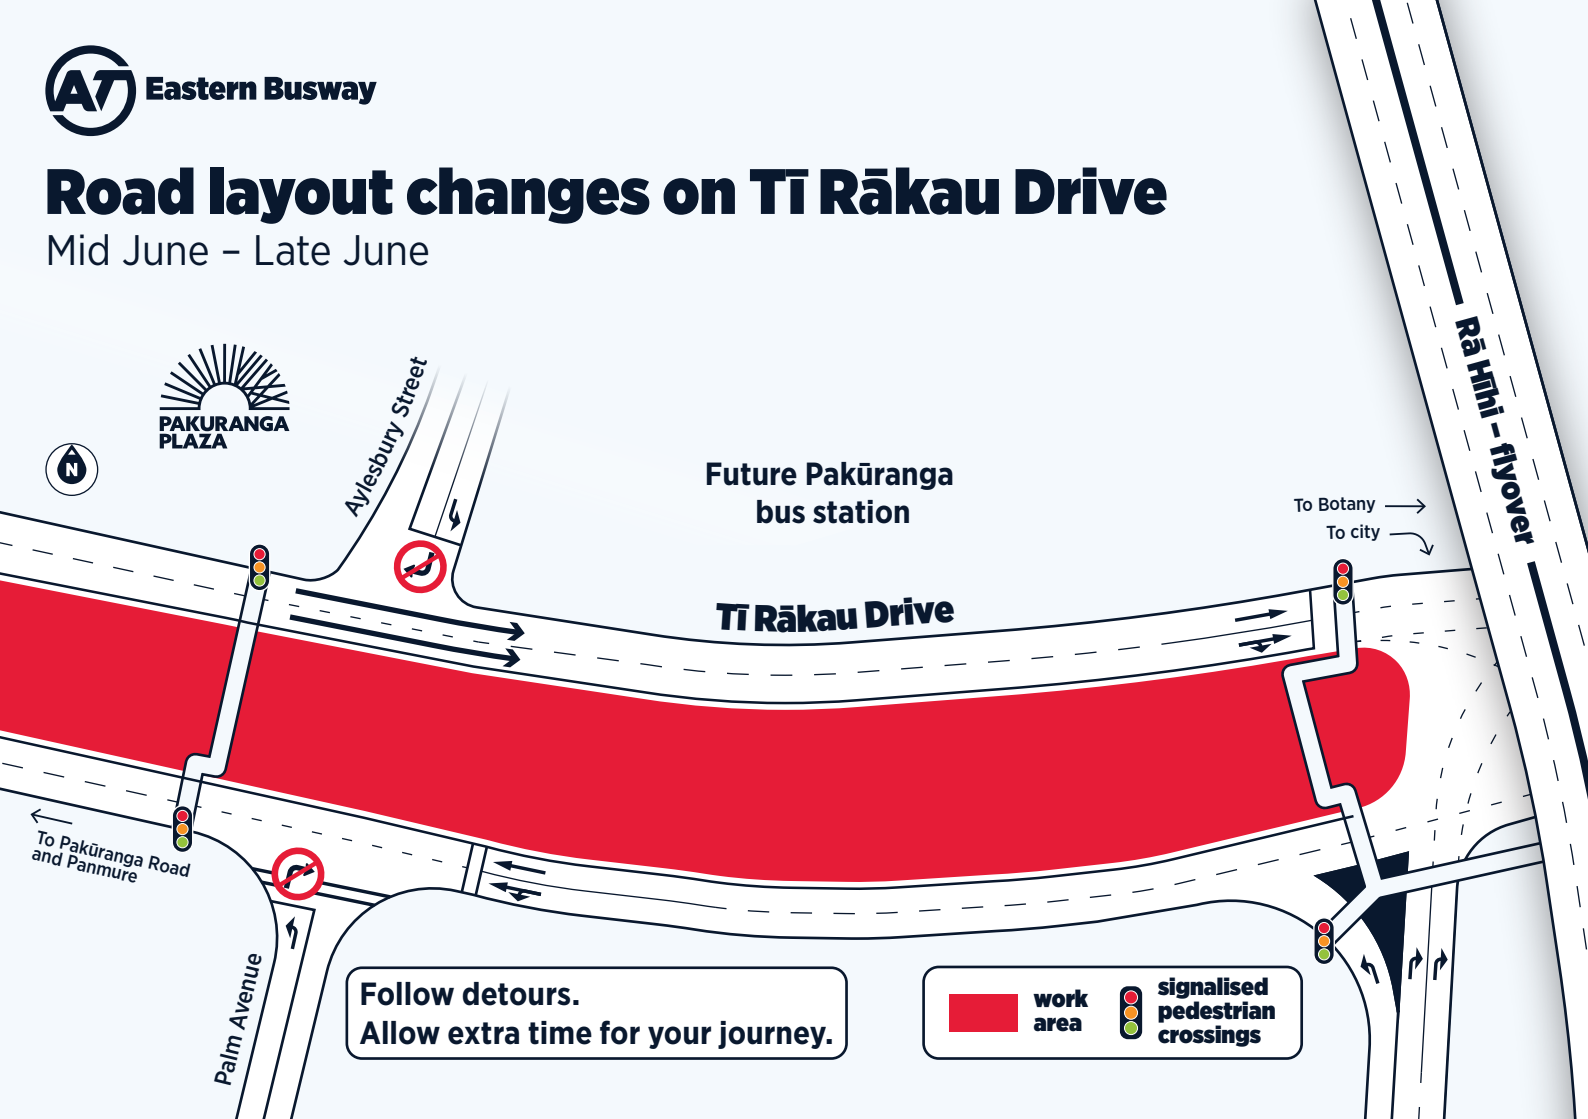

Road layout changes on Tī Rākau Drive

Mid June – Late June

**Follow detours.
Allow extra time for your journey.**

 **work area**

 **signalised pedestrian crossings**